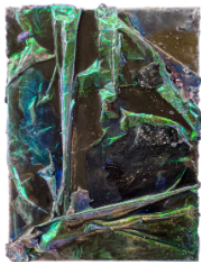

Digging In (Fossils in Fuschia), 2025  
Acrylic, ink, plaster, repurposed plastic, beads,  
stained glass, fabric flower petals, micro crystals on  
wood board  
63.5 x 48 x 14 cm  
200,000 czk

Building Balance (In Turquoise), 2024  
Acrylic, gouache, ink, turquoise stone, pink coral,  
quartz crystal, beads, stained glass, artist print on  
wood board  
65 x 55 x 7.5 cm  
200,000 czk

Landscape (Iridescent Scarab), 2019  
Plastic, epoxy, dye, gold metallic powder,  
iridescent cellophane, silver leaf on canvas  
42 x 32 x 5 cm  
100,000 czk

Landscape (Onyx and Gold), 2019  
Acrylic, plastic, epoxy, gold leaf, glass,  
gold pigment on wood board  
38 x 29 x 7.5 cm  
100,000 czk

Landscape (Hot Pink, Purple and Gold), 2019  
Plastic, epoxy, pigment, gold leaf, shells, glass,  
rocks on wood board  
35.5 x 29 x 7.5 cm  
100,000 czk

Porthole (The Quest for Crystal Cove),2025  
Acrylic, gouache, plaster, grout, faux pearls,  
glass and metal beads, stained glass, sea sponge,  
piercing jewelry, shells on wood board  
24 x 28 x 11.5 cm  
80,000 czk

Porthole (Shell Matrix)  
Acrylic, gouache, plaster, grout, faux pearls,  
glass beads, stained glass, micro beads, ceramic tiles,  
shells on wood board  
25.5 x 25.5 x 13 cm  
80,000 czk

Porthole (Swim-through),2025  
Acrylic, gouache, ink, plaster, grout, faux pearls,  
glass beads, micro crystals on wood board  
23 x 23 x 9 cm  
80,000 czk