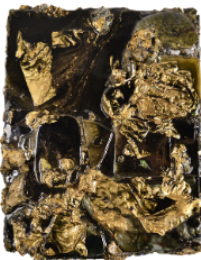

Digging In (Fossils in Fuschia), 2025  
Acrylic, ink, plaster, repurposed plastic, beads,  
stained glass, fabric flower petals, micro crystals on  
wood board  
63.5 x 48 x 14 cm  
200,000 czk

Building Balance (In Turquoise), 2024  
Acrylic, gouache, ink, turquoise stone, pink coral,  
quartz crystal, beads, stained glass, artist print on  
wood board  
65 x 55 x 7.5 cm  
200,000 czk

Landscape (Iridescent Scarab), 2019  
Plastic, epoxy, dye, gold metallic powder,  
iridescent cellophane, silver leaf on canvas  
42 x 32 x 5 cm  
100,000 czk

Landscape (Onyx and Gold), 2019  
Acrylic, plastic, epoxy, gold leaf, glass,  
gold pigment on wood board  
38 x 29 x 7.5 cm  
100,000 czk

Landscape (Hot Pink, Purple and Gold), 2019  
Plastic, epoxy, pigment, gold leaf, shells, glass,  
rocks on wood board  
35.5 x 29 x 7.5 cm  
100,000 czk

Porthole (The Quest for Crystal Cove),2025  
Acrylic, gouache, plaster, grout, faux pearls,  
glass and metal beads, stained glass, sea sponge,  
piercing jewelry, shells on wood board  
24 x 28 x 11.5 cm  
80,000 czk

Porthole (Shell Matrix)  
Acrylic, gouache, plaster, grout, faux pearls,  
glass beads, stained glass, micro beads, ceramic tiles,  
shells on wood board  
25.5 x 25.5 x 13 cm  
80,000 czk

Porthole (Swim-through),2025  
Acrylic, gouache, ink, plaster, grout, faux pearls,  
glass beads, micro crystals on wood board  
23 x 23 x 9 cm  
80,000 czk